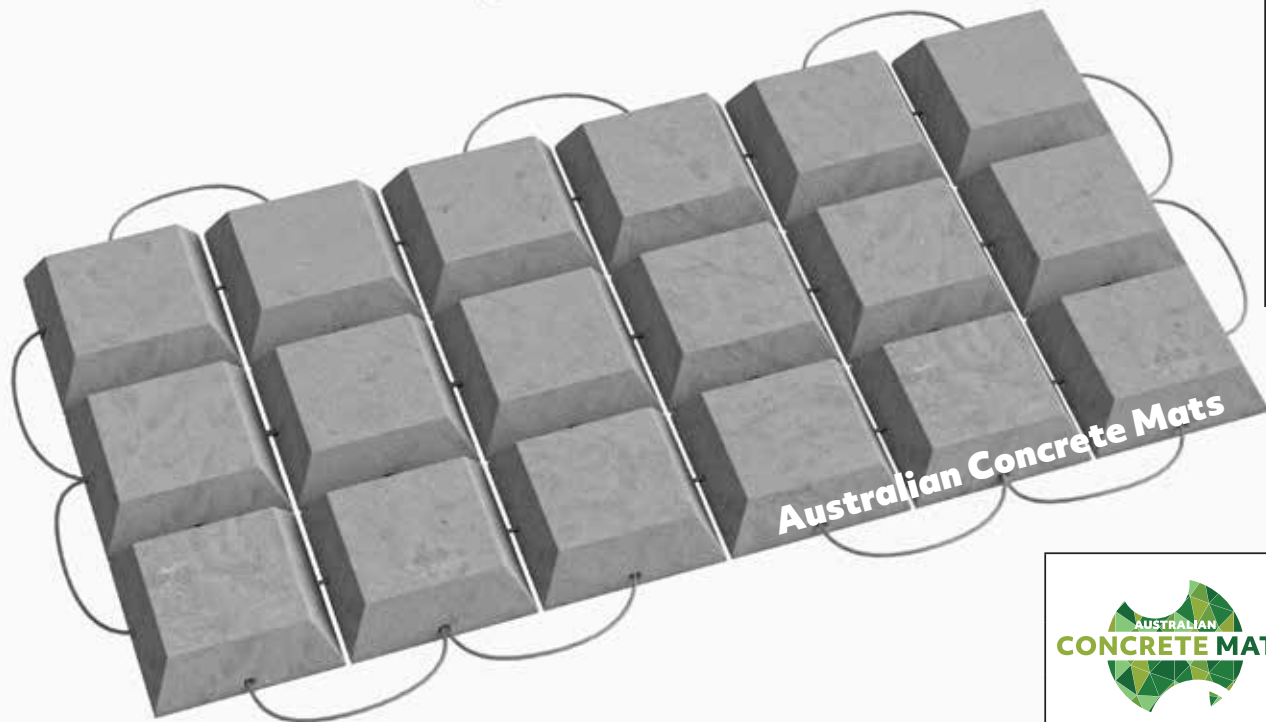

Articulated Concrete Cable Block Mats are joined together with Cable Clamps

Australian Concrete Mats Pty Ltd

Articulated Concrete Cable Block Mat with Stainless Steel Cable Rope

www.ConcreteMats.com.au